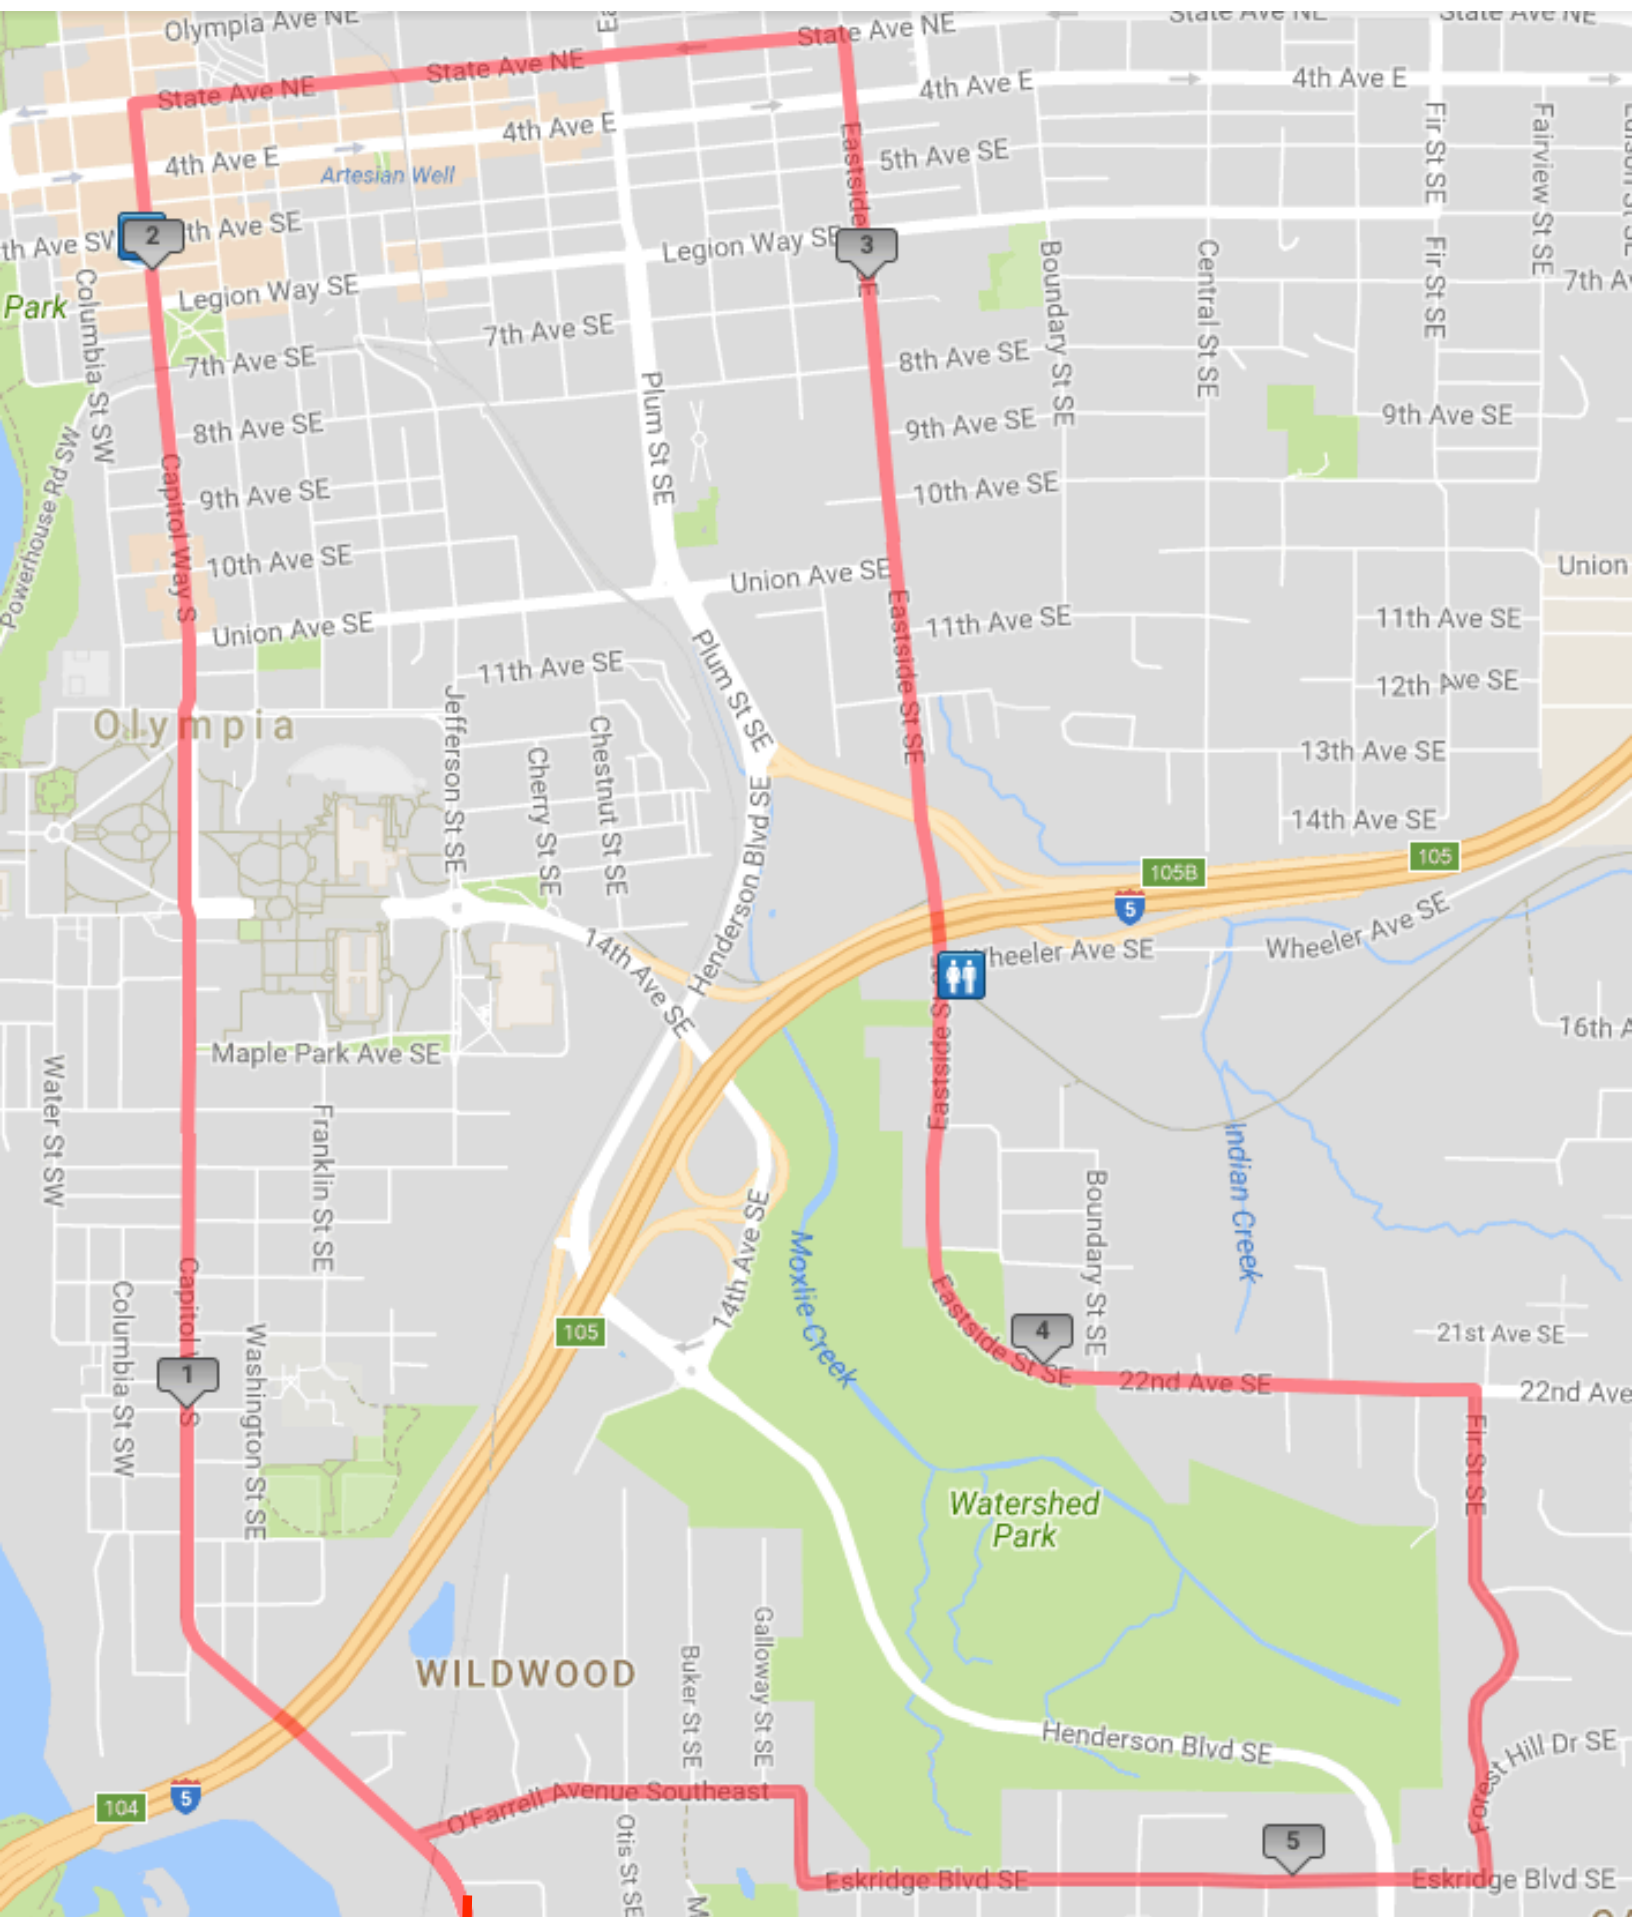

6.3 Mile CCM #3 (half)

Capitol to South Sound Running - approx .5 miles